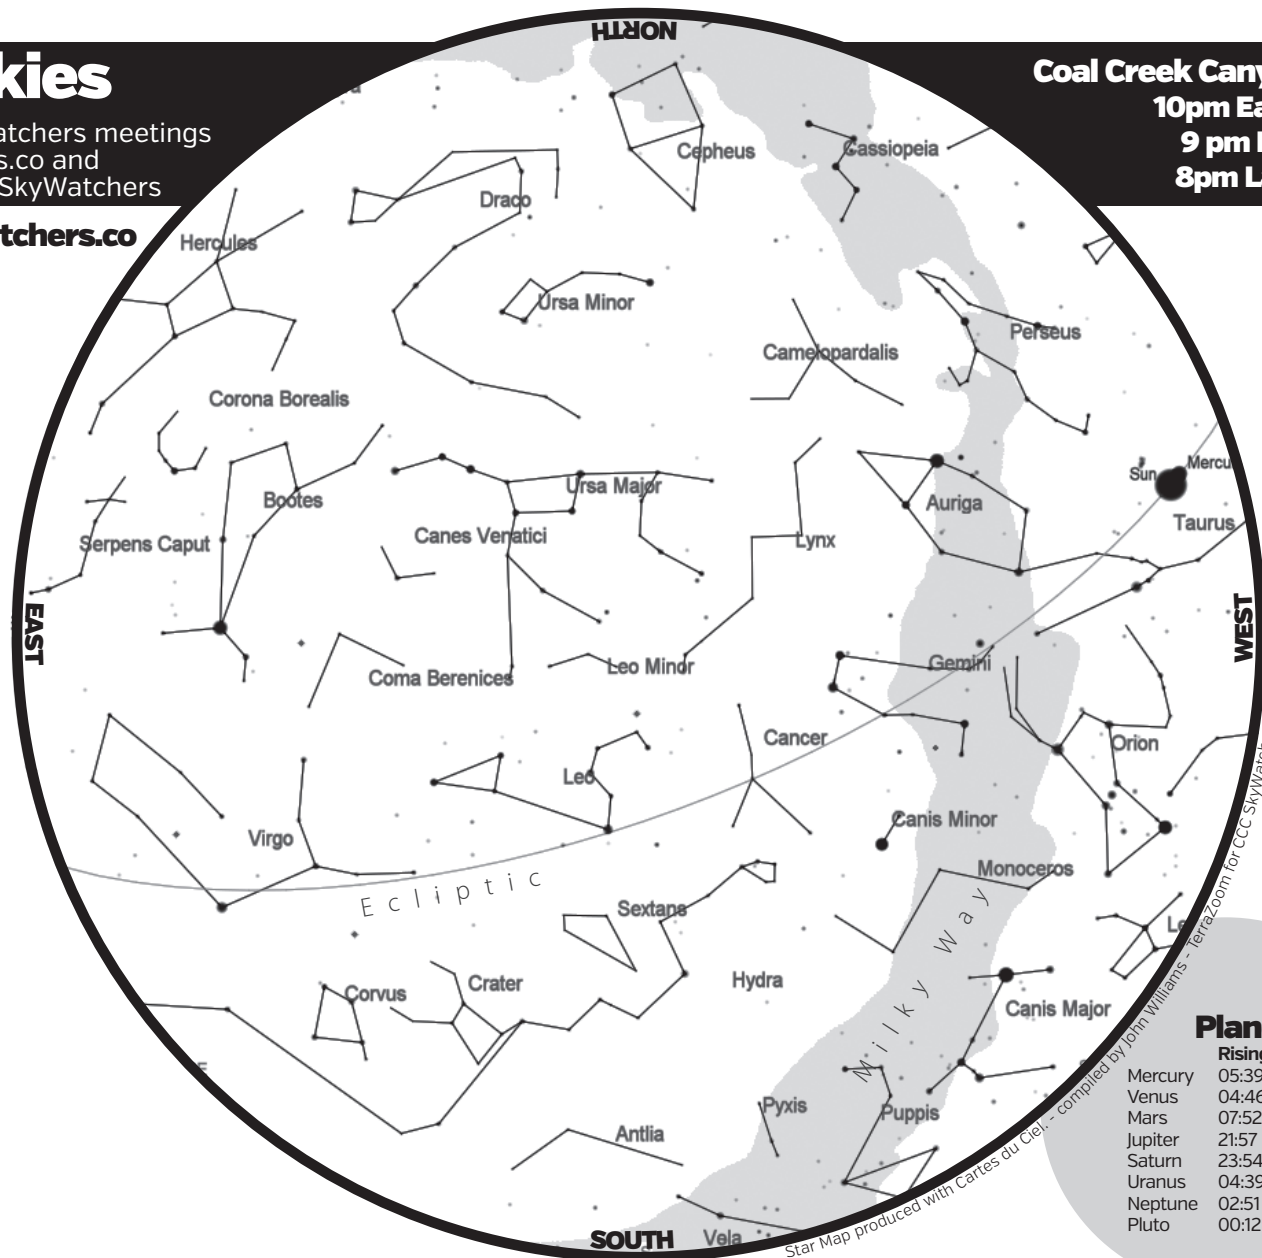

All Iridium satellites that "flare" were deorbited by end of 2018. No more Iridium flares.

Planets

	Rising	Setting
Mercury	05:39	19:58
Venus	04:46	18:07
Mars	07:52	22:51
Jupiter	21:57	07:17
Saturn	23:54	09:22
Uranus	04:39	18:01
Neptune	02:51	14:12
Pluto	00:12	09:33

Orbital Information:

Tiangong 2: 380 x 389 km, 42.8°
ISS: 408 x 411 km, 51.6°
Hubble: 537 x 540 km, 28.5°

* denotes that prediction accuracy may be off by several seconds.

For Iridium flares first number in magnitude area is the magnitude of the satellite before the flare; number in parenthesis indicates the magnitude of the flare itself

For more International Space Station (ISS) pass information: <http://heavens-above.com/PassSummary.aspx?satid=25544&lat=39.9271&lng=-105.3706&loc=Boulder&alt=2357&tz=MST>

For more Iridium flare information: <http://heavens-above.com/IridiumFlares.aspx?lat=39.9271&lng=-105.3706&loc=Boulder&alt=2357&tz=MST>