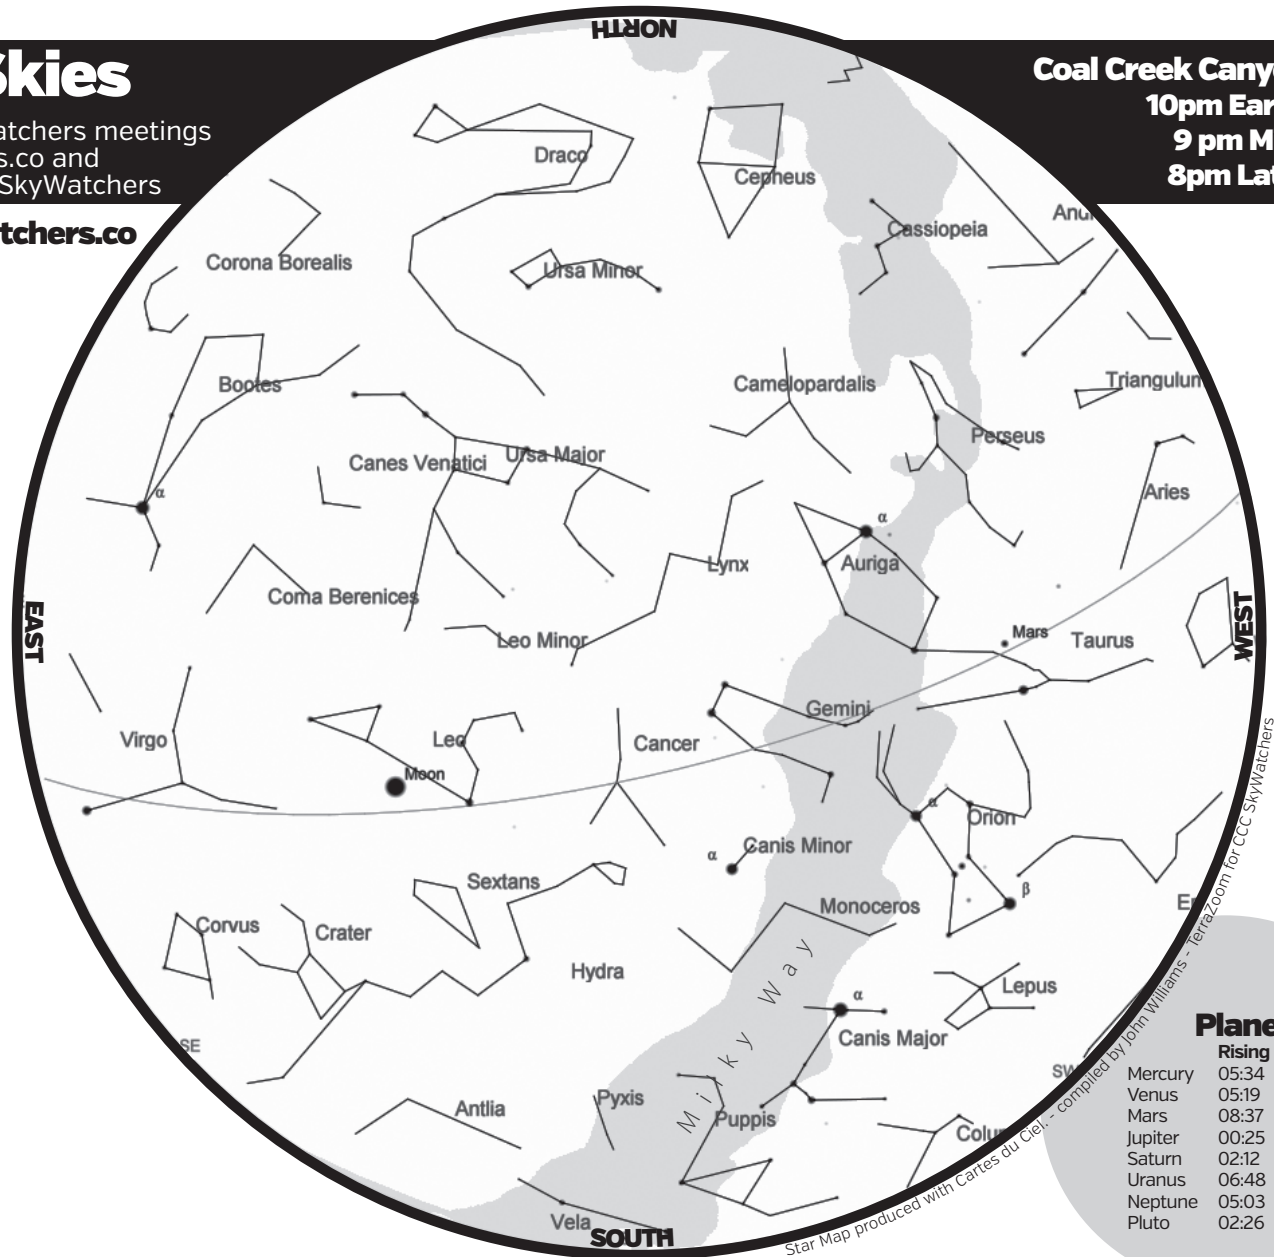

27	Hubble	04:35 S - 04:37 SE	2.8
28	Hubble	04:25 SSE - 04:27 SE	2.8
28	ISS	05:04 SSW - 05:10 ENE	-2.2
29	Hubble	04:15 SSE - 04:16 SE	2.8
29	ISS	04:15 SSE - 04:18 E	-1.5
30	Hubble	04:05 SSE - 04:06 SE	3.0
30	ISS	04:59 SW - 05:04 NE	-3.8

All Iridium satellites that "flare" were deorbited by end of 2018. No more Iridium flares.

Orbital Information:
Tiangong 2: 380 x 389 km, 42.8°
ISS: 408 x 411 km, 51.6°
Hubble: 537 x 540 km, 28.5°

* denotes that prediction accuracy may be off by several seconds.

For Iridium flares first number in magnitude area is the magnitude of the satellite before the flare; number in parenthesis indicates the magnitude of the flare itself

Planets

	Rising	Setting
Mercury	05:34	17:14
Venus	05:19	16:54
Mars	08:37	23:22
Jupiter	00:25	09:40
Saturn	02:12	11:37
Uranus	06:48	20:05
Neptune	05:03	16:21
Pluto	02:26	11:48