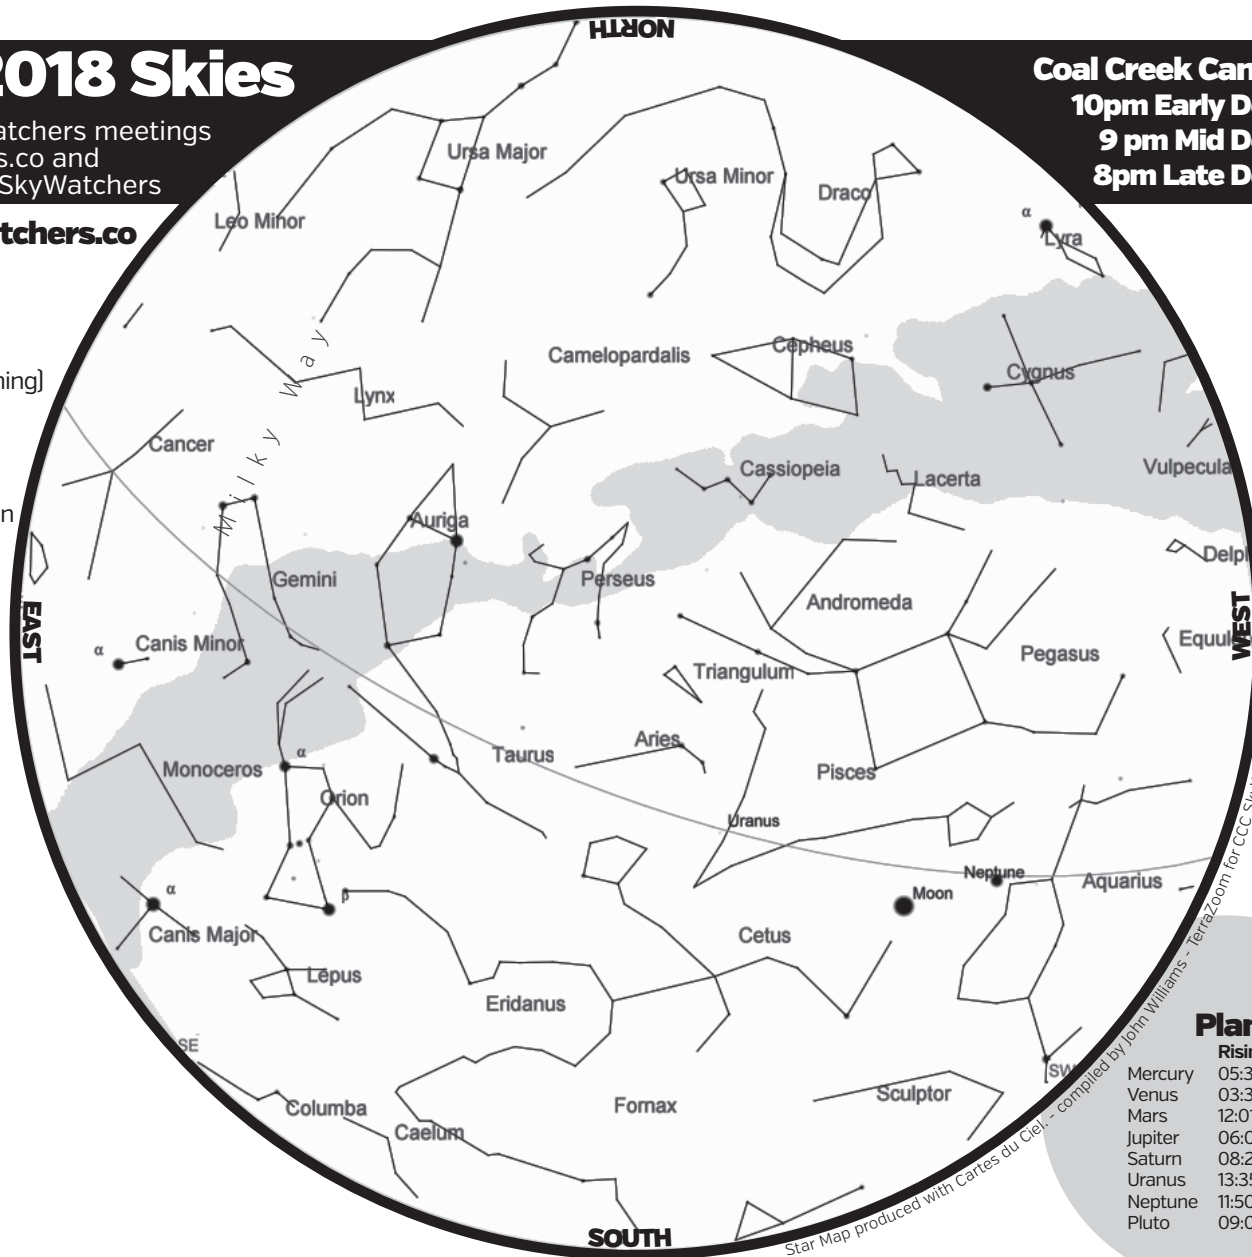

December 2018 Skies

Come to our monthly Sky Watchers meetings
 Details at www.sky-watchers.co and
 Facebook: CoalCreekCanyonSkyWatchers

www.sky-watchers.co

Coal Creek Canyon, CO
10pm Early December
9 pm Mid December
8pm Late December

Sky Events - December 2018

- 7 New Moon
- 13, 14 Geminids Meteor Shower
- 15 Mercury at Greatest Western Elongation (morning)
- 15 First Quarter Moon
- 15 SkyWatchers Meeting**
- 21 Solstice - 3:22 pm MST
- 21 Mercury near Jupiter
- 22 Full (Cold, Long Nights, Moon before Yule) Moon
- 21, 22 Ursid Meteor Shower
- 29 Last Quarter Moon

ISS and Iridium Passes

Date	Satellite	Start/End & Direction	Magnitude
15	ISS	17:43 W - 17:47 SSW	-0.6
17	Iridium 64	05:31 SSE	-5.6 [-6.3]
18	Iridium 64	17:44 NE	1.0 [-8.5]
20	Iridium 64	19:05 SSE	0.4 [-6.3]
21	Iridium 64	17:31 NE	-6.1 [-8.5]
22	ISS	06:45 SSW - 06:51 ENE	-2.2
23	ISS	05:53 S - 05:58 E	-1.0
24	ISS	05:03 SE - 05:04 ESE	-0.4
24	ISS	06:36 SW - 06:43 NE	-3.9
24	Iridium 64	17:17 NE	0.7 [-8.6]
25	ISS	05:45 SSW - 05:51 ENE	-3.0
26	ISS	04:56 ESE - 04:58 ENE	-1.4
26	ISS	06:29 W - 06:35 NE	-3.1
27	ISS	05:39 NNW - 05:42 NE	-3.8
28	ISS	06:22 NW - 06:26 NNE	-2.2
29	ISS	05:32 NNE - 05:34 NE	-1.9
30	ISS	06:15 NNW - 06:18 NNE	-1.7

Planets

	Rising	Setting
Mercury	05:31	15:22
Venus	03:33	14:13
Mars	12:01	23:27
Jupiter	06:05	15:34
Saturn	08:26	17:42
Uranus	13:35	02:48
Neptune	11:50	22:58
Pluto	09:09	18:29

Star Map produced with Cartes du Ciel - compiled by John Williams - TerraZoom for CCC SkyWatchers