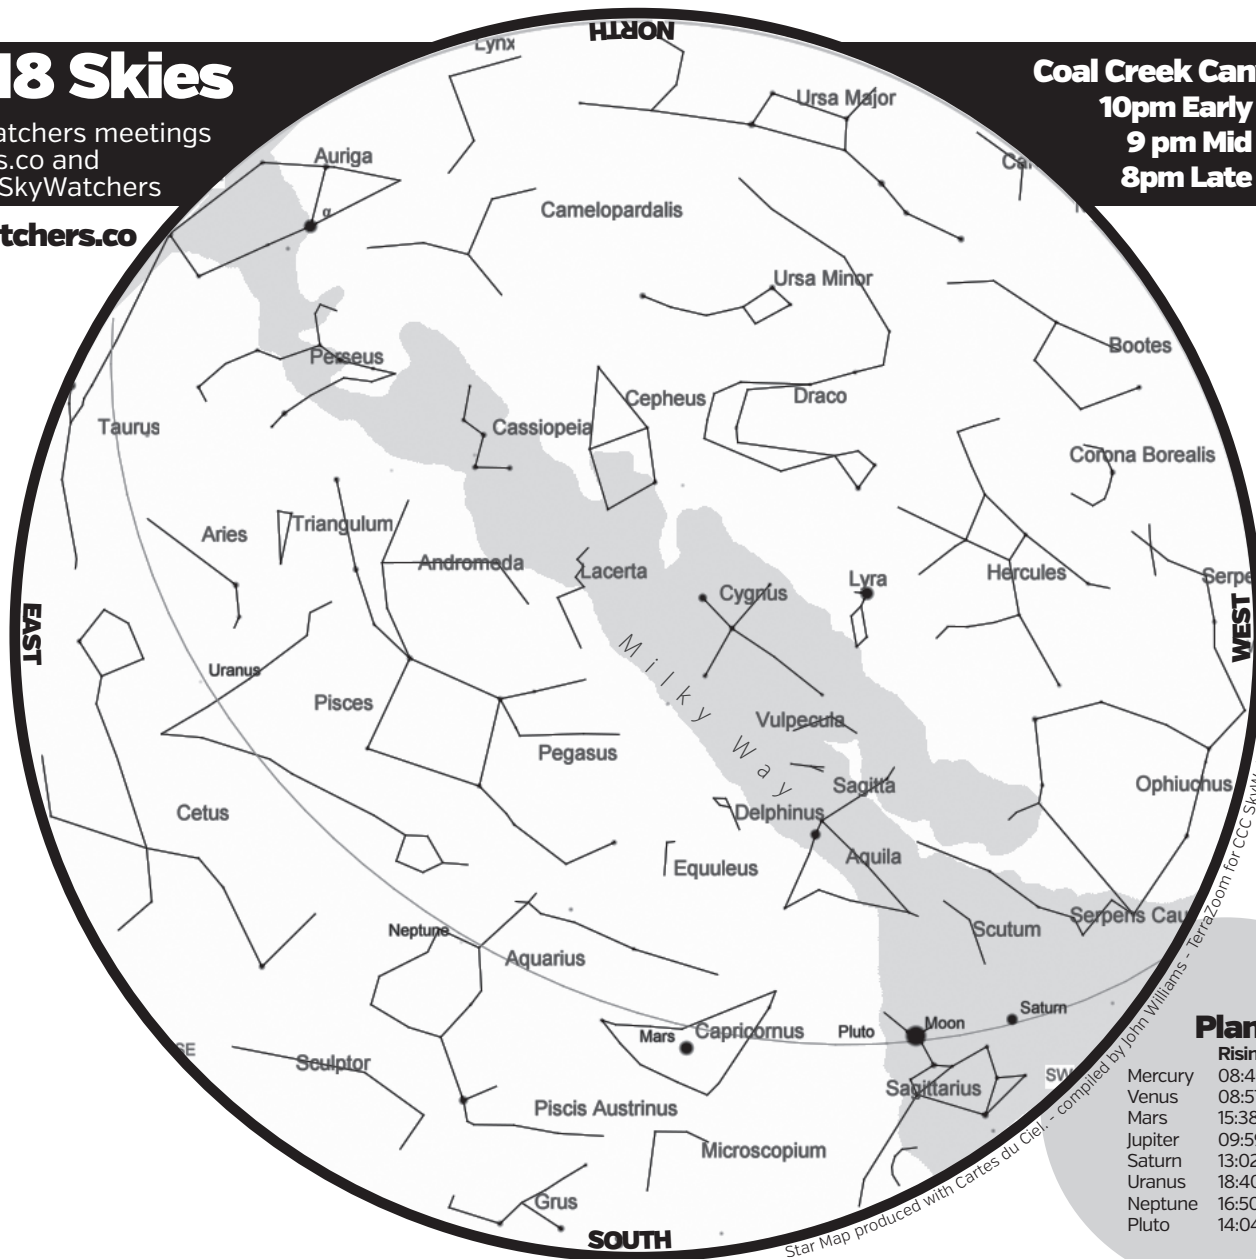

Sky Events - October 2018

- 8 New Moon
- 11 Moon near Jupiter
- 14 Moon near Saturn
- 15 Mercury near Venus
- 16 First Quarter
- 18 Moon near Mars
- 21, 22 Orionids Meteor Shower
- 23 Uranus at Opposition (closest to Earth)
- 24 Full [Hunter's, Travel, Blood] Moon
- 28 Mercury near Jupiter

Nov 3 Sky Watchers Meeting - 7PM - CCCIA Hall

ISS and Iridium Passes

Date	Satellite	Start/End & Direction	Magnitude
11	ISS	19:49 WNW - 19:54 SSE	-2.6
12	ISS	18:57 NW - 19:03 SE	-3.7
13	Iridium 60	05:21 N	-2.0 [-7.0]
13	ISS	19:42 W - 19:47 S	-0.9
14	Iridium 55	05:21 N	-2.0 [-7.0]
14	Iridium 45	05:23 N	-6.8 [-7.0]
14	ISS	18:50 WNW - 18:56 SSE	-1.8
15	Iridium 32	05:17 N	-6.8 [-6.8]
17	Iridium 55	05:09 N	0.3 [-6.7]
19	Iridium 91	04:55 N	-5.9 [-6.0]
20	Iridium 31	04:48 N	0.8 [-5.9]
20	Iridium 59	04:49 N	-1.9 [-8.2]
22	Iridium 61	06:44 N	-1.9 [-8.2]
23	Iridium 83	20:01 SSE	0.3 [-8.2]
25	ISS	06:03 SSE - 06:07 E	-0.7
26	ISS	06:46 SW - 06:52 ENE	-3.4
27	ISS	05:55 SSW - 06:00 ENE	-2.1
28	ISS	05:05 ESE - 05:07 E	-1.0
28	ISS	06:38 WNW - 06:44 NE	-3.6
29	ISS	05:49 SSW - 05:52 NE	-4.0
30	ISS	06:32 WNW - 06:36 NNE	-2.5
31	Iridium 83	19:22 SSE	-4.9 [8.0]

* denotes that prediction accuracy may be off by several seconds.

For Iridium flares first number in magnitude area is the magnitude of the satellite before the flare; number in parenthesis indicates the magnitude of the flare itself

Planets

	Rising	Setting
Mercury	08:40	18:54
Venus	08:57	18:22
Mars	15:38	01:16
Jupiter	09:59	19:50
Saturn	13:02	22:16
Uranus	18:40	07:58
Neptune	16:50	04:03
Pluto	14:04	23:23