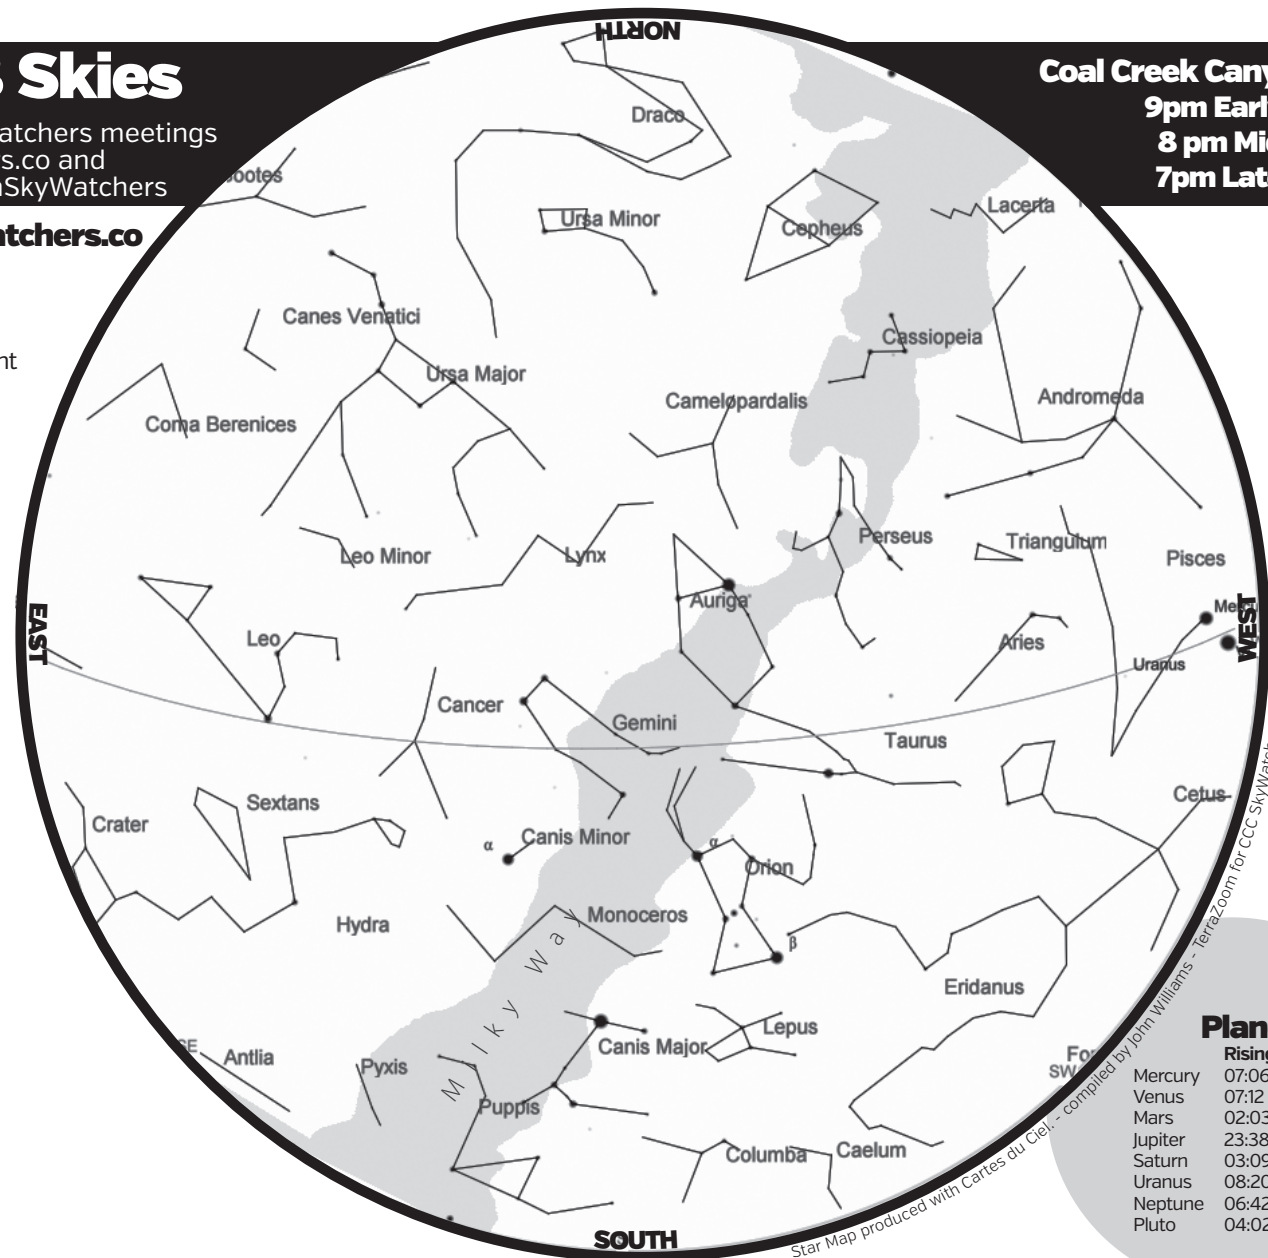

March 2018 Skies

Come to our monthly Sky Watchers meetings
 Details at www.sky-watchers.co and
 Facebook: CoalCreekCanyonSkyWatchers

www.sky-watchers.co

Coal Creek Canyon, CO
9pm Early March
8 pm Mid March
7pm Late March

Sky Events - March 2018

- 1 Full Worm Moon
- 5-17 Look for the Zodiacal Light after evening twilight
- 7 Moon near Jupiter
- 9 Jupiter in retrograde (moving backwards)
- 9 Last Quarter Moon
- 9 Moon near Mars and Vesta
- 11 Moon near Saturn
- 15 Mercury at Greatest Eastern Elongation
- 17 New Moon
- 18 Moon near Venus and Mercury
- 20 Vernal Equinox - 10:15 am MDT
- 22 Moon near Aldebaran
- 23 First Quarter Moon
- 24 Sky Watchers Meeting - 7pm**
- 31 Full "Blue" Seed Moon

Planets

	Rising	Setting
Mercury	07:06	18:53
Venus	07:12	18:53
Mars	02:03	11:16
Jupiter	23:38	09:39
Saturn	03:09	12:26
Uranus	08:20	21:23
Neptune	06:42	17:51
Pluto	04:02	13:26

* denotes that prediction accuracy may be off by several seconds.

For Iridium flares first number in magnitude area is the magnitude of the satellite before the flare; number in parenthesis indicates the magnitude of the flare itself