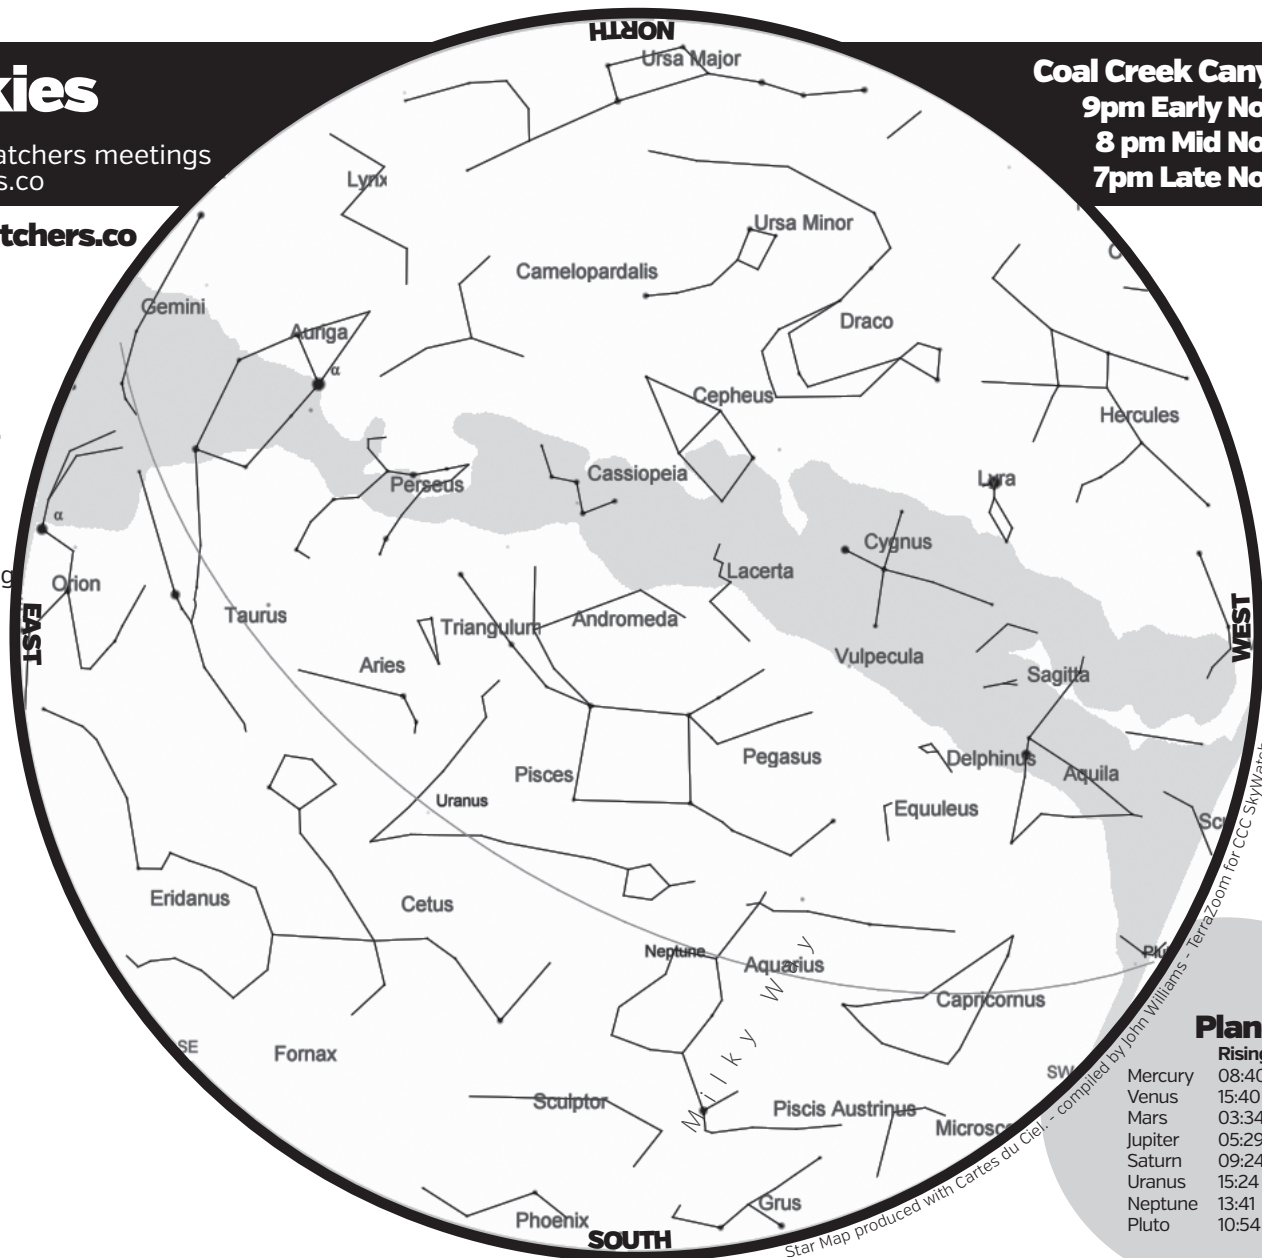

Nov 2017 Skies

Come to our monthly Sky Watchers meetings
 Details at www.sky-watchers.co

www.sky-watchers.co

Coal Creek Canyon, CO
9pm Early November
8 pm Mid November
7pm Late November

Sky Events - November 2017

- 3 Full [Hunter's] Moon
- 4 **SkyWatchers Meeting**
- 4,5 Taurid's Meteor Shower
- 10 Last Quarter Moon
- 13 **DON'T MISS! - Conjunction Venus/Jupiter**
- 14 Moon near Mars
- 17, 18 Leonid's Meteor Shower
- 17 New Moon
- 20 Moon near Saturn
- 24 Mercury at Greatest Eastern Elongation (evening)
- 26 First Quarter Moon

Planets

	Rising	Setting
Mercury	08:40	17:38
Venus	15:40	16:07
Mars	03:34	15:01
Jupiter	05:29	15:58
Saturn	09:24	15:58
Uranus	15:24	04:28
Neptune	13:41	00:47
Pluto	10:54	20:16

* denotes that prediction accuracy may be off by several seconds.

For Iridium flares first number in magnitude area is the magnitude of the satellite before the flare; number in parenthesis indicates the magnitude of the flare itself